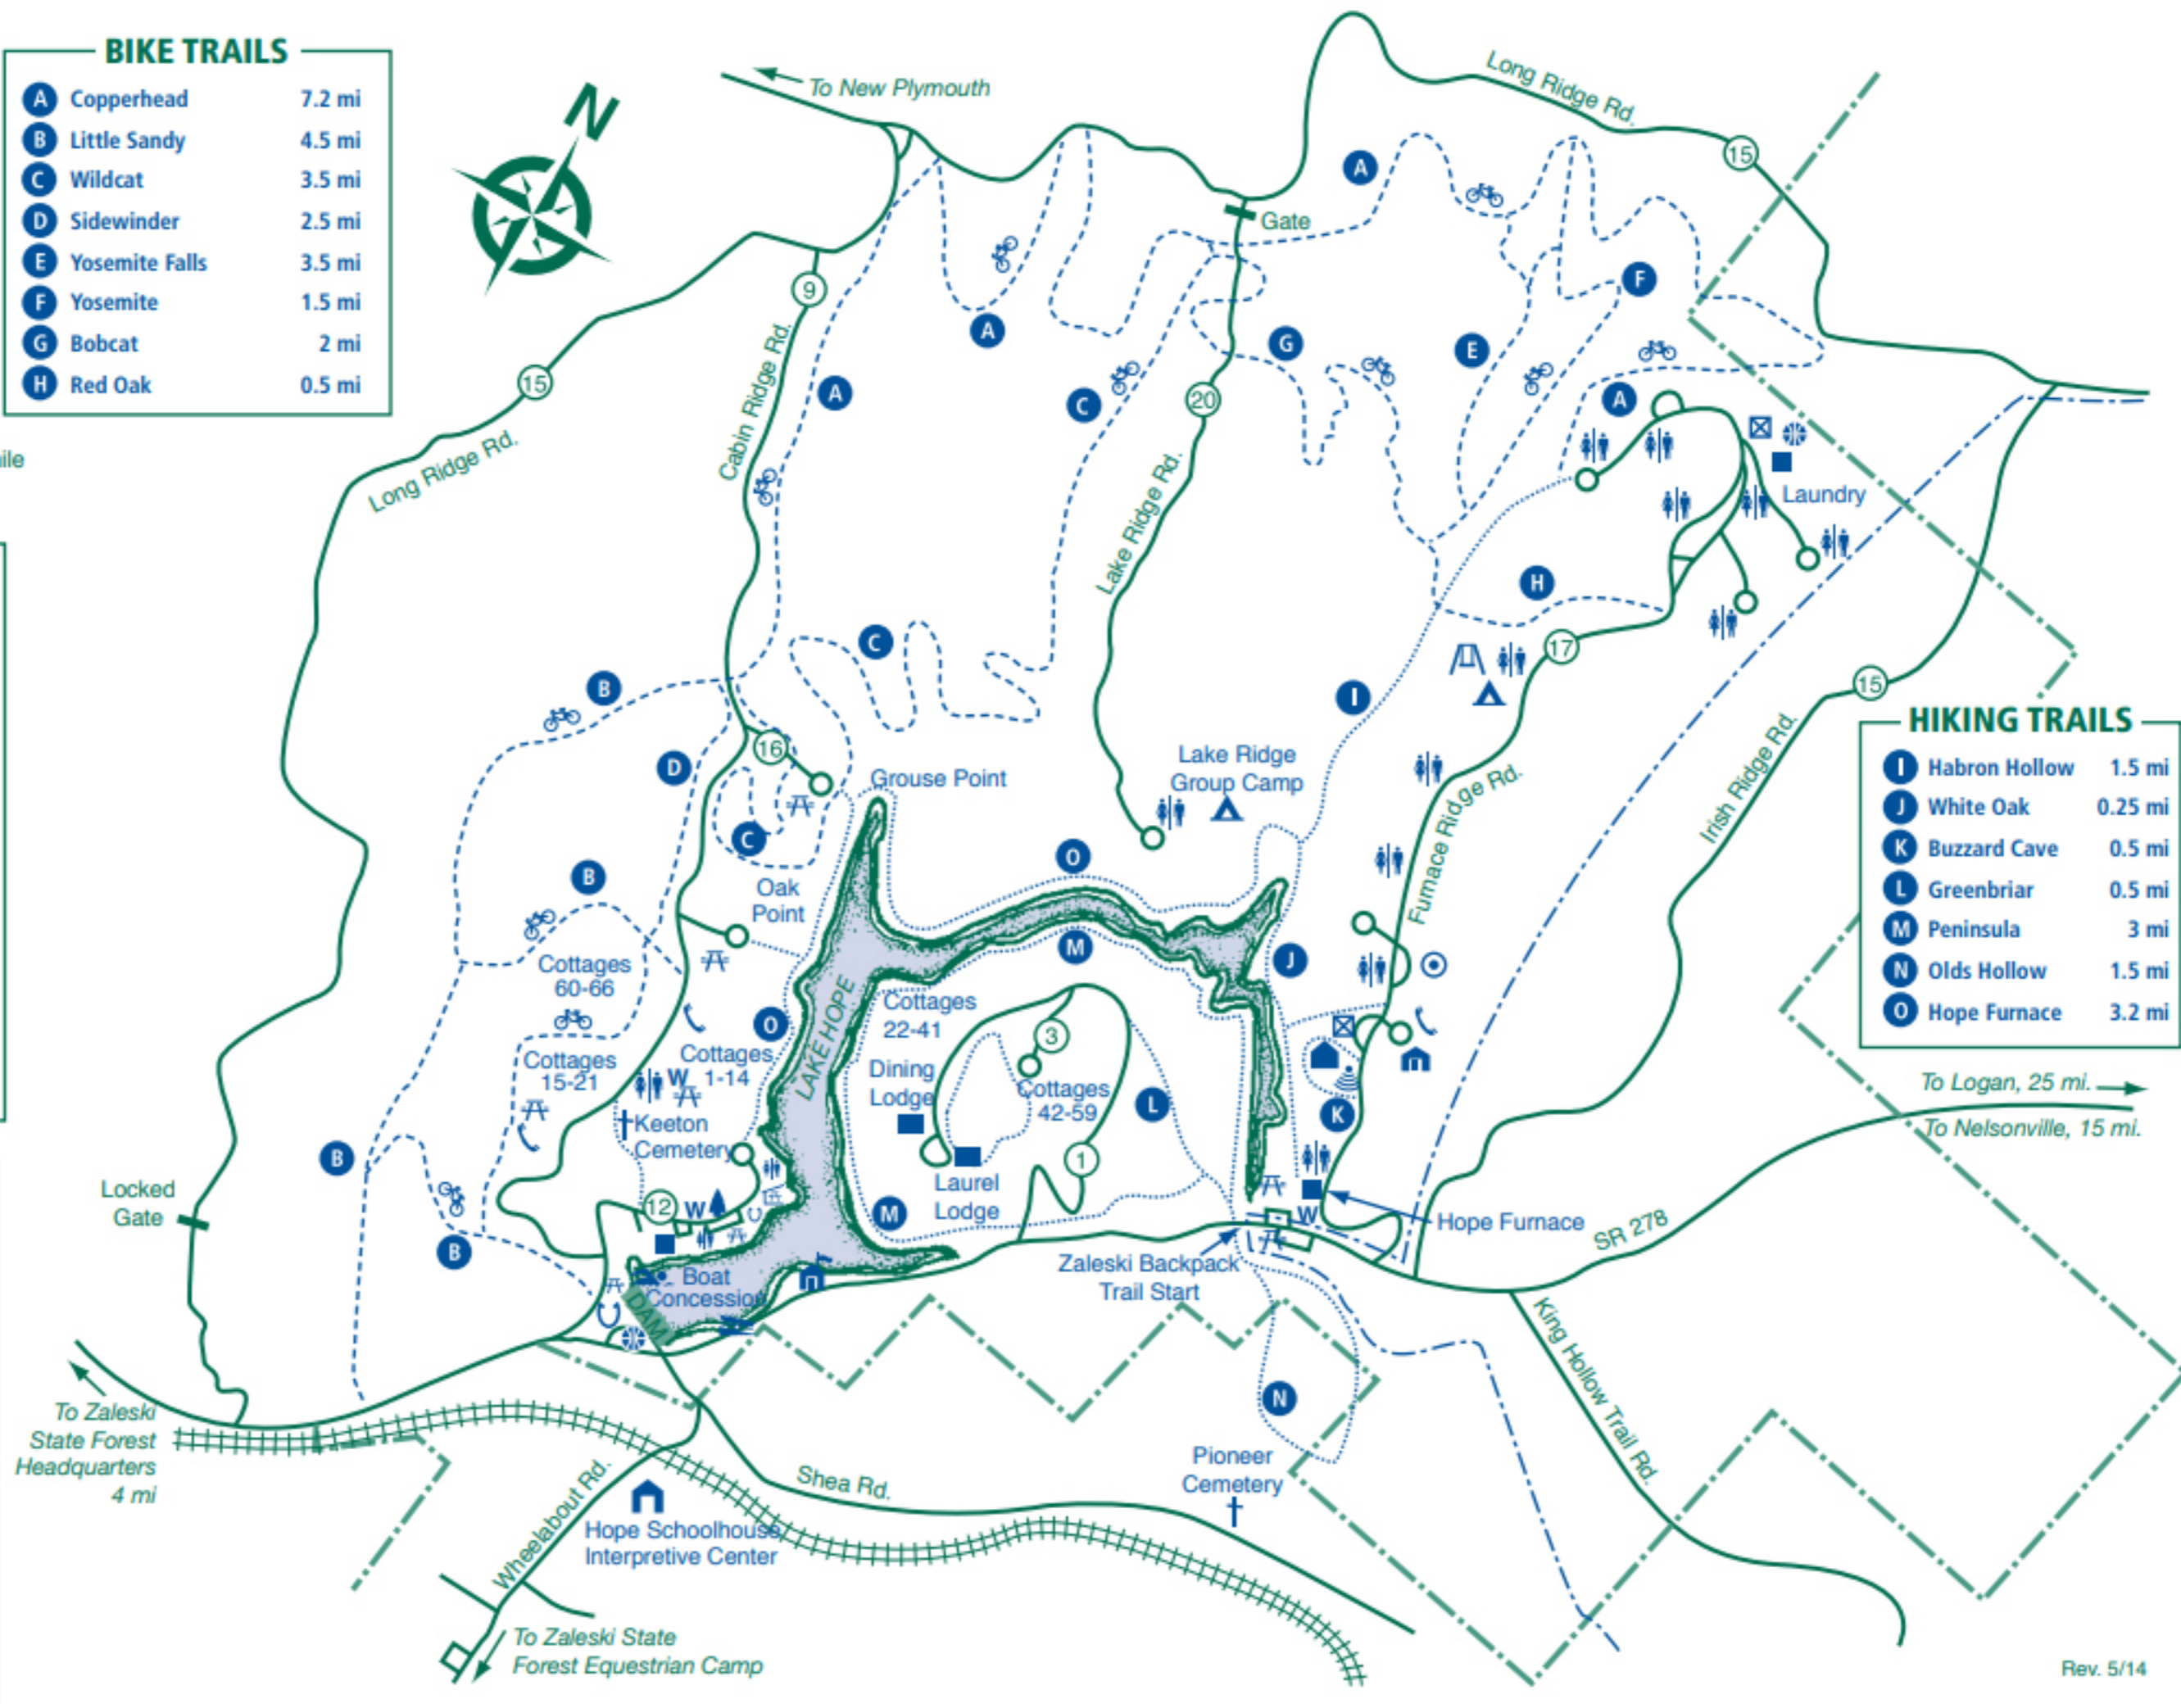

Lake Hope State Park

27331 State Route 278
McArthur, Ohio 45651-8220

(740) 596-4938 - Park Office

BIKE TRAILS

A	Copperhead	7.2 mi
B	Little Sandy	4.5 mi
C	Wildcat	3.5 mi
D	Sidewinder	2.5 mi
E	Yosemite Falls	3.5 mi
F	Yosemite	1.5 mi
G	Bobcat	2 mi
H	Red Oak	0.5 mi

LEGEND

	Park Office		Beach
	Camp Office		Horseshoes
	Nature Center		Campground
	Picnic Area	1-21	Furnace Cottages
	Picnic Shelter	22-41	Forest Cottages
	Latrine	42-66	Wildlife Cottages
	Showerhouse		Hiking Trail
	Park Road		Bike Trail
	Launch Ramp		Park Boundary
	Pay Phone		Zaleski Backpack Trail
	Amphitheater		Pioneer Cemetery
	Drinking Water		Hope Schoolhouse
	Basketball		Playground
	Archery Range		Trailer Waste Station

LOCATION MAP

HIKING TRAILS

I	Habron Hollow	1.5 mi
J	White Oak	0.25 mi
K	Buzzard Cave	0.5 mi
L	Greenbriar	0.5 mi
M	Peninsula	3 mi
N	Olds Hollow	1.5 mi
O	Hope Furnace	3.2 mi